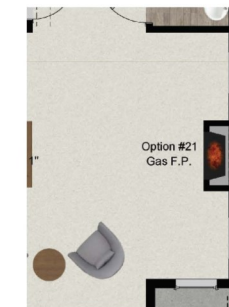

Additional Master Bedroom / 2nd Floor

SECOND FLOOR

FIRST FLOOR

FIRST FLOOR OPTIONS

Porch Extension 3

Deluxe Master Bathroom

Master Bedroom Extension

Morning Room

Family Room Extension

Gourmet Kitchen Option

Porch Extension 1

LOWER LEVEL

1,997 to 3,828 sqft

3 - 5 Bedrooms

- Oversized porch, 685-square-foot family room, and spacious kitchen with large island and walk-in pantry.
- Walk-in laundry room and first floor owner's bedroom and bath with optional soaker tub, dual sinks, and separate water closet.