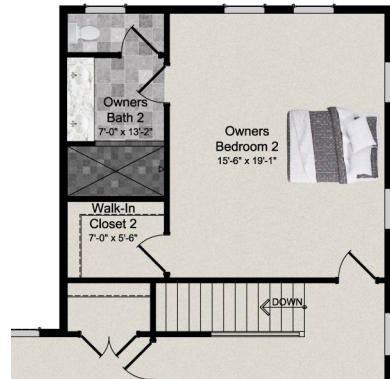

GARAGE
OPTIONS

25 X 25 Garage

ADDITIONAL MASTER
BEDROOM OVER
25 X 25 GARAGE

Additional Master
Suite

20 X 20 Garage

Additional Master
Suite

Modern Farmhouse ELV

Craftsman ELV

Office (301)945-9010

www.glenixhomes.com

Visit [GlenixHomes.com](https://www.glenixhomes.com) for more plans and information.

Call one of our sales agents to tour a home or set a pricing meeting.

The Rowan plan offers a main level master bedroom, two additional bedrooms on the second floor, and plenty of natural light throughout. With 20+ structural options, this home is extremely versatile.

Additional Master Bedroom / 2nd Floor

SECOND FLOOR

FIRST FLOOR

FIRST FLOOR OPTIONS

Porch Extension 3

Deluxe Master Bathroom

Master Bedroom Extension

Morning Room

Family Room Extension

Gourmet Kitchen Option

Porch Extension 1

LOWER LEVEL

1,997 to 3,828 sqft

3 - 5 Bedrooms

- Oversized porch, 685-square-foot family room, and spacious kitchen with large island and walk-in pantry.
- Walk-in laundry room and first floor owner's bedroom and bath with optional soaker tub, dual sinks, and separate water closet.