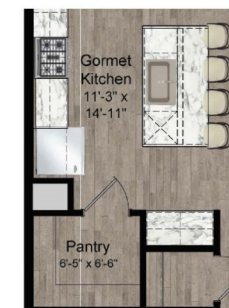

GARAGE
OPTIONS

25 X 25 Garage

ADDITIONAL MASTER
BEDROOM OVER
25 X 25 GARAGE

Additional Master
Suite

20 X 20 Garage

Additional Master
Suite

Modern Farmhouse ELV

Craftsman ELV

Office (301)945-9010

www.glenixhomes.com

Visit [GlenixHomes.com](https://www.glenixhomes.com) for more plans and information.

Call one of our sales agents to tour a home or set a pricing meeting.

The Rowan plan offers a main level master bedroom, two additional bedrooms on the second floor, and plenty of natural light throughout. With 20+ structural options, this home is extremely versatile.

Additional Master Bedroom / 2nd Floor

SECOND FLOOR

FIRST FLOOR

FIRST FLOOR OPTIONS

Porch Extension 3

Deluxe Master Bathroom

Master Bedroom Extension

Morning Room

Family Room Extension

Gourmet Kitchen Option

Porch Extension 1

LOWER LEVEL

1,997 to 3,828 sqft

3 - 5 Bedrooms

- Oversized porch, 685-square-foot family room, and spacious kitchen with large island and walk-in pantry.
- Walk-in laundry room and first floor owner's bedroom and bath with optional soaker tub, dual sinks, and separate water closet.