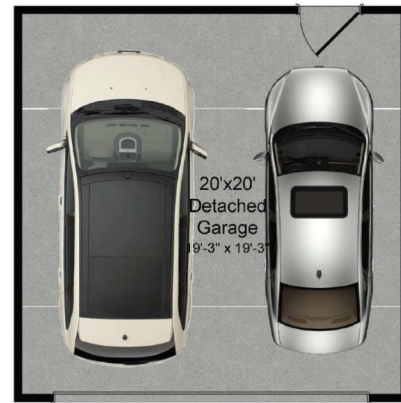

GARAGE
OPTIONS

25 X 25 Garage

ADDITIONAL MASTER
BEDROOM OVER
25 X 25 GARAGE

Additional Master
Suite

20 X 20 Garage

Additional Master
Suite

Modern Farmhouse ELV

Craftsman ELV