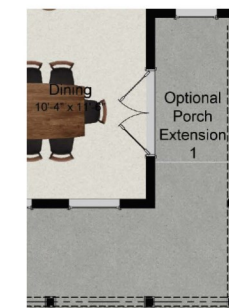

Office (301)945-9010

www.glenixhomes.com

Visit [GlenixHomes.com](https://www.glenixhomes.com) for more plans and information.

Call one of our sales agents to tour a home or set a pricing meeting.

The Rowan plan offers a main level master bedroom, two additional bedrooms on the second floor, and plenty of natural light throughout. With 20+ structural options, this home is extremely versatile.

Additional Master Bedroom / 2nd Floor

SECOND FLOOR

FIRST FLOOR

FIRST FLOOR OPTIONS

Porch Extension 3

Deluxe Master Bathroom

Master Bedroom Extension

Morning Room

Family Room Extension

Gourmet Kitchen Option

Porch Extension 1

LOWER LEVEL

1,997 to 3,828 sqft

3 - 5 Bedrooms

- Oversized porch, 685-square-foot family room, and spacious kitchen with large island and walk-in pantry.
- Walk-in laundry room and first floor owner's bedroom and bath with optional soaker tub, dual sinks, and separate water closet.