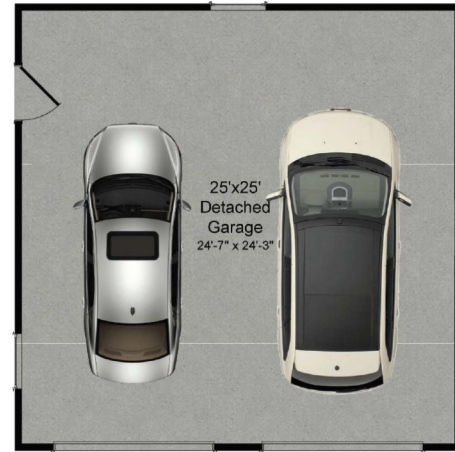

GLENIX HOMES

THE ROWAN

The Rowan plan offers a main level master bedroom, two additional bedrooms on the second floor, and plenty of natural light throughout. With 20+ structural options, this home is extremely versatile.

GARAGE
OPTIONS

25 X 25 Garage

ADDITIONAL MASTER
BEDROOM OVER
25 X 25 GARAGE

Additional Master
Suite

20 X 20 Garage

Additional Master
Suite

Modern Farmhouse ELV

Craftsman ELV

Family Room Extension

Gourmet Kitchen Option

Porch Extension 1

LOWER LEVEL

1,997 to 3,828 sqft

3 - 5 Bedrooms

- Oversized porch, 685-square-foot family room, and spacious kitchen with large island and walk-in pantry.
- Walk-in laundry room and first floor owner's bedroom and bath with optional soaker tub, dual sinks, and separate water closet.