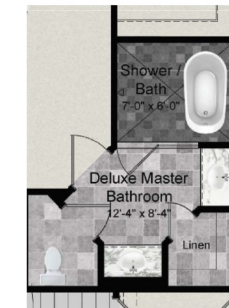

Office (301)945-9010

www.glenixhomes.com

Visit [GlenixHomes.com](https://www.glenixhomes.com) for more plans and information.

Call one of our sales agents to tour a home or set a pricing meeting.

The Rowan plan offers a main level master bedroom, two additional bedrooms on the second floor, and plenty of natural light throughout. With 20+ structural options, this home is extremely versatile.

Additional Master Bedroom / 2nd Floor

SECOND FLOOR

FIRST FLOOR

FIRST FLOOR OPTIONS

Porch Extension 3

Deluxe Master Bathroom

Master Bedroom Extension

Morning Room

Family Room Extension

Gourmet Kitchen Option

Porch Extension 1

LOWER LEVEL

1,997 to 3,828 sqft

3 - 5 Bedrooms

- Oversized porch, 685-square-foot family room, and spacious kitchen with large island and walk-in pantry.
- Walk-in laundry room and first floor owner's bedroom and bath with optional soaker tub, dual sinks, and separate water closet.