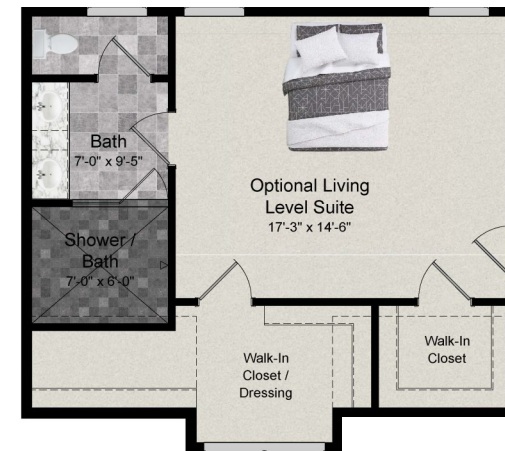

GLENIX HOMES

THE ROWAN

The Rowan plan offers a main level master bedroom, two additional bedrooms on the second floor, and plenty of natural light throughout. With 20+ structural options, this home is extremely versatile.

GARAGE
OPTIONS

25 X 25 Garage

ADDITIONAL MASTER
BEDROOM OVER
25 X 25 GARAGE

Additional Master
Suite

20 X 20 Garage

Additional Master
Suite

Modern Farmhouse ELV

Craftsman ELV

Additional Master Bedroom / 2nd Floor

SECOND FLOOR

FIRST FLOOR

FIRST FLOOR OPTIONS

Porch Extension 3

Deluxe Master Bathroom

Master Bedroom Extension

Morning Room

Family Room Extension

Gourmet Kitchen Option

Porch Extension 1

LOWER LEVEL

1,997 to 3,828 sqft

3 - 5 Bedrooms

- Oversized porch, 685-square-foot family room, and spacious kitchen with large island and walk-in pantry.
- Walk-in laundry room and first floor owner's bedroom and bath with optional soaker tub, dual sinks, and separate water closet.